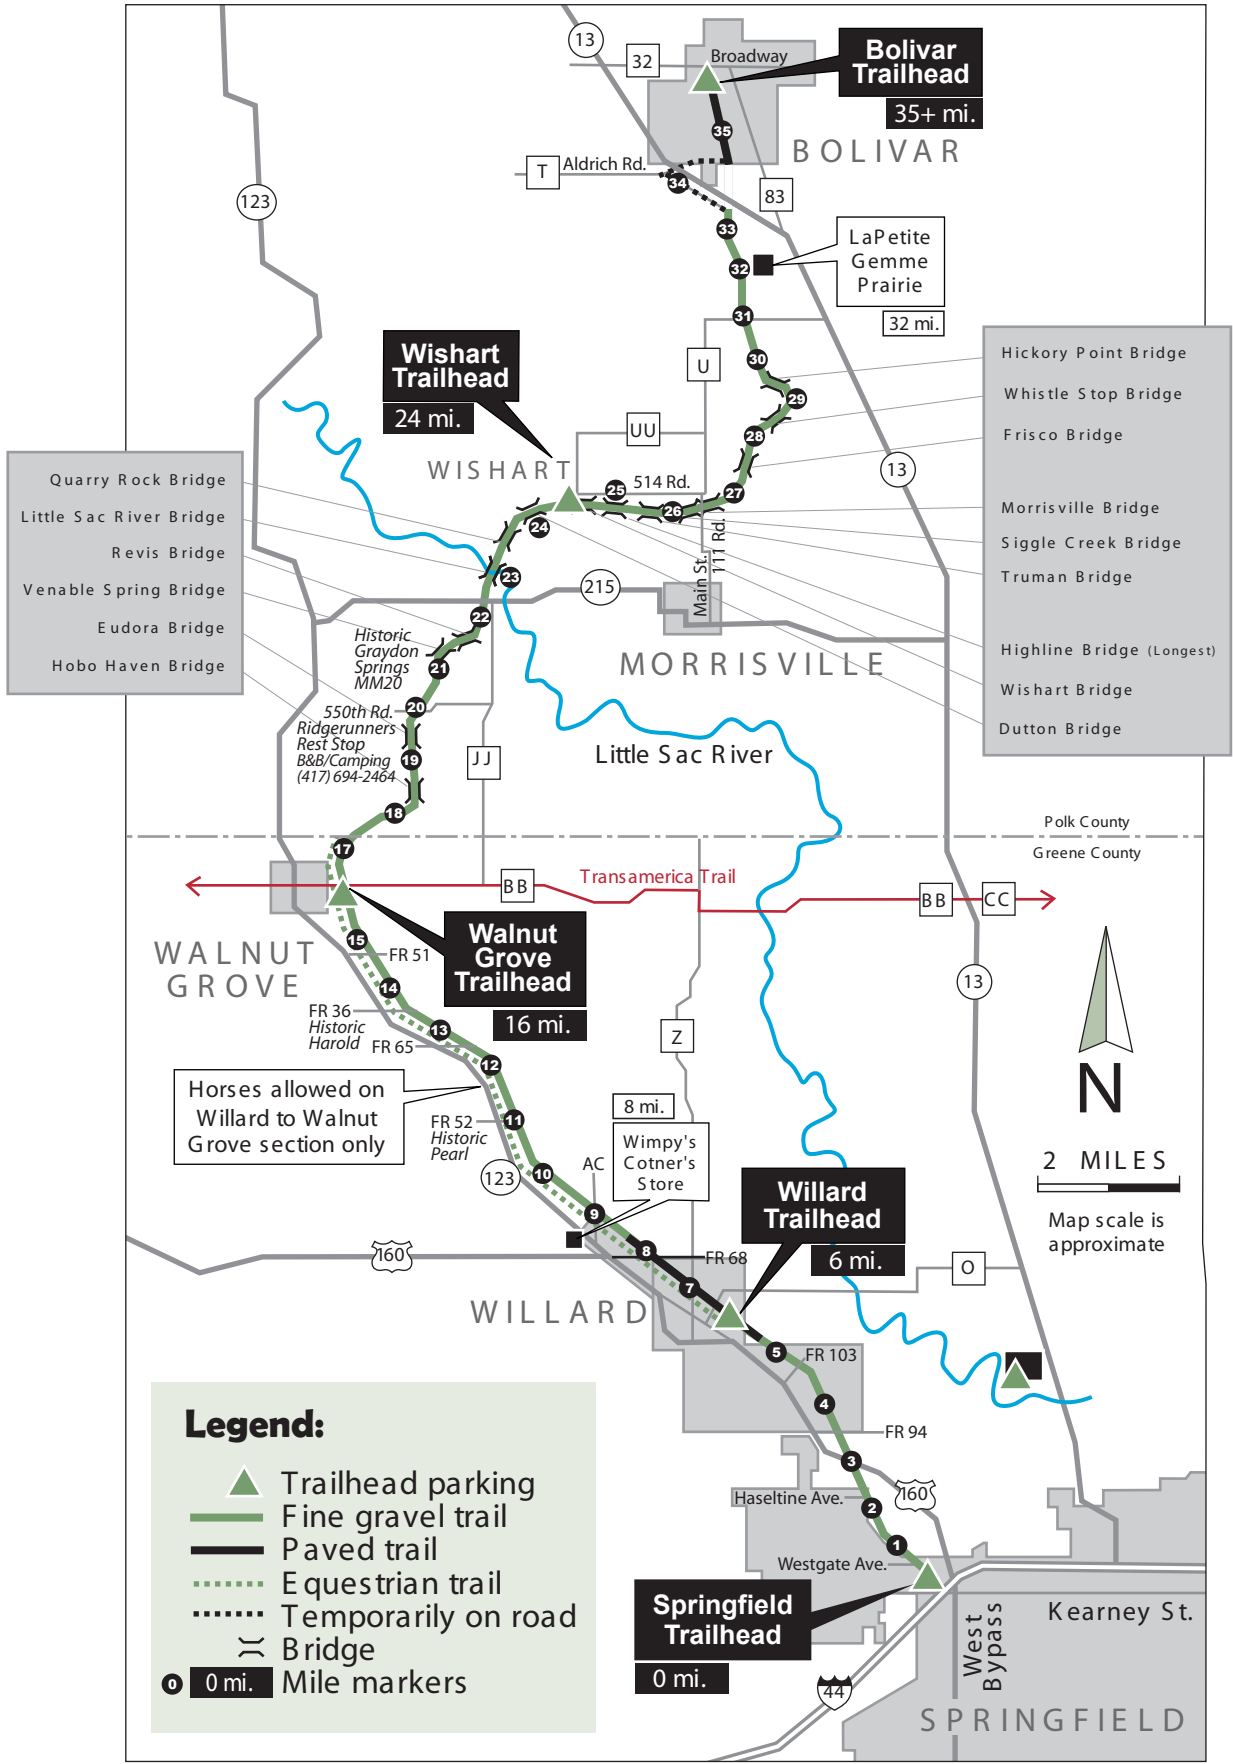

Come out and try the newly completed
FRISCO HIGHLINE TRAIL
connecting Bolivar and Springfield, Missouri!

Legend:

- Trailhead parking
- Fine gravel trail
- Paved trail
- Equestrian trail
- Temporarily on road
- Bridge
- 0 mi. Mile markers

For more info on the Frisco Highline Trail, go to www.friscohighlinetrail.org